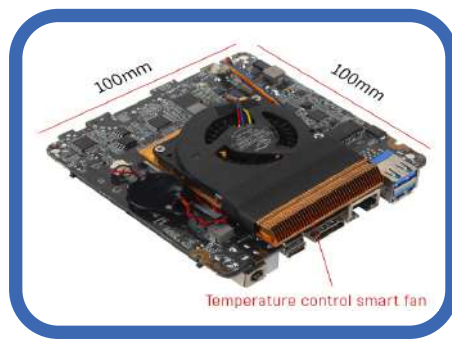

Optional Wi-Fi Module

Compact size MB

VESA Mounting

Mini Computer Unit

- Everything a PC Can Do, BS-6108.NUC Can Do Smaller
- Nothing to Sacrifice But Space
- Plug-in and Get to Work
- High Performance, Powered by the Newest 7th Generation Processors Technology

BS-6108

www.appostar.com

Tel:+886-2-2910-6168 ext:251

Email:sales@appostar.com

Specification

Model Name	BS-6108
CPU	i5-1035G1(4core/8thred 1.0GHz-3.6Ghz 6M)
Main Memory	2*DDR4*SO-DIMM slots max Support 64GB
GPU	i5-1035G1(UHD Graphics,300Mhz-900Mhz up to 32EUsu)
Display	DP x 2 + 1 x Type C
DP Resolution	1 * DP 1.4. Support t 4K*60Hz output. Max to 5120 x 3200 @60Hz
HDMI Resolution	1 * HDMI 2.0. Support 4K*60Hz output. Max to 4096 x 2304 @60Hz
External I/O Interface	
Kensington lock slot	1
DP Port	1 x DP port
HDMI Port	1 x HDMI port
USB Port	4 x USB 3.0 , 2 * USB 2.0
LAN Port	100M/1G bps
Control / Indicator	
Power Button	1
Powering	
Power support	19V 3.42A/ 65W(⌀ 5.5mm*2.5mm power connector)
Extended	
Wifi Slot	Optinal
M.2 Slot	1 * M.2(SATA III / Nvme / intel Optane) 2280 SSD
USB 3.1	4 * USB 3.0, 2 * USB 2.0
Environment	
EMC & Safety	CE/FCC Class A
Operating Temperature	0°C ~ 40°C
Storage Temperature	-20°C ~ 60°C
Operating Humidity	10%~80% RH
Storage Humidity	20% ~90% RH
Mechanical	
Housing Color	Iron Gray
Demension	W128 x D50 x H126mm
Package	W162x D106x H162mm

• Product specification is subject to change without prior notice.

Application

Home Entertainment

The NUC Mini PC is compact enough to mount behind a TV or tuck into your home entertainment center.

Industrial control system